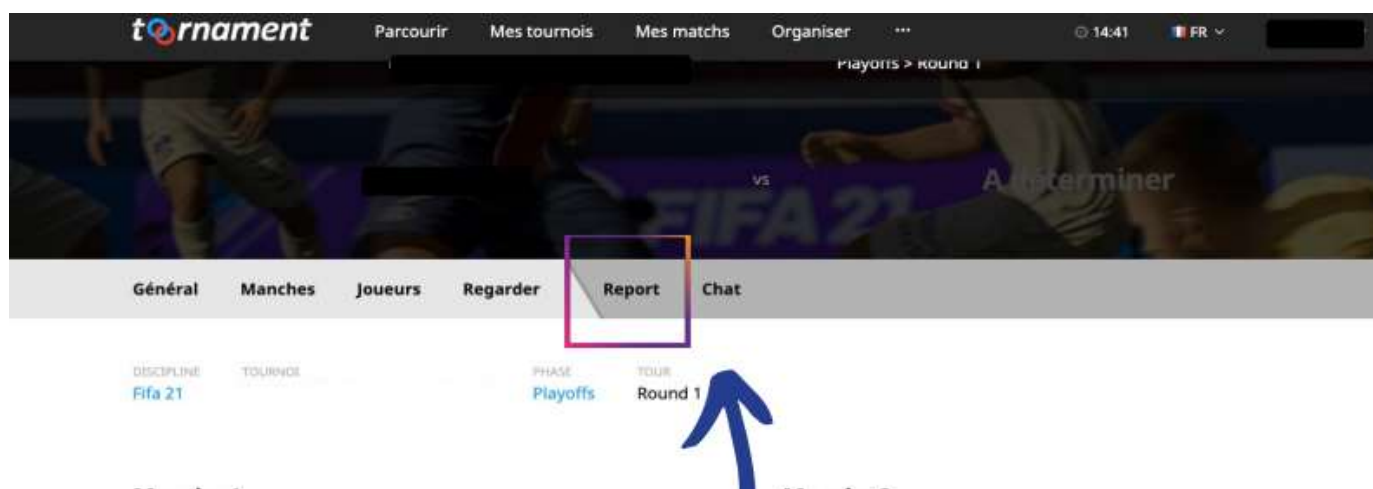

TUTORIEL TOURNAMENT

Pour renseigner le résultat du match, il faut cliquer sur « Report » (= rapport, en français). Tu devras **rentrer le score du match** accompagné d'une **preuve photo**.

MERCI POUR VOTRE LECTURE !

[Contact : district@foot86.fff.fr](mailto:district@foot86.fff.fr)